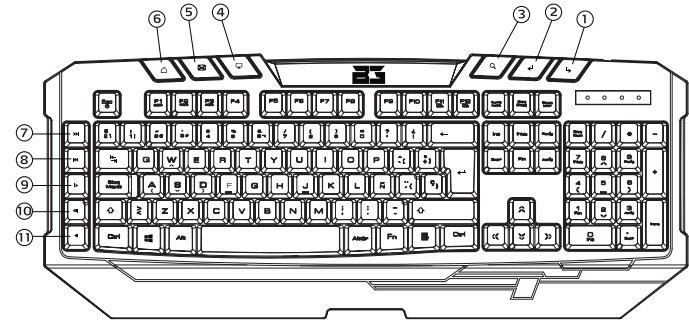

N8HAWK

PROGRAMMING BACKLIT KEYBOARD

BE THE GAME

H8Hawk gaming keyboard

Please read the entire user guide before using the product and save it for future reference. We reserve the right for any errors in text or images and any necessary changes made to technical data. If you have any questions regarding technical problems please contact Customer Service in www.bggaming.es

FEATURES

- 11 multimedia keys
- Configurable response time
- Key lock function
- Backlit keys
- Plug & play technology
- aggressive look

TECHNICAL DATA

- Key response time: 400ms - 600ms - 800ms
- Key stroke life: 10,000,000
- Distance: 2.0mm ±0.2 mm
- Operating temperature: 0°C to 60°C
- Input power: 5.0V±0.25 Vdc
- Multimedia keys: 11
- Cable lenght: 2 m
- connection: USB
- Weight: 771 gr

CONTENTS

- N8Hawk keyboard
- User guide

CARE AND MAINTENANCE

- Clean the product by wiping it with a soft dry cloth.

RECYCLING

- Follow local ordinances when disposing of this product. If you are unsure of how to dispose of this product, please contact your local authority.

MULTIMEDIA KEYS

1) Forward	5) E-mail	9) Play /pause
2) Backward	6) Home page	10) Volume up
3) Search	7) Next	11) Volume Down
4) My computer	8) Previous	

INSTALL