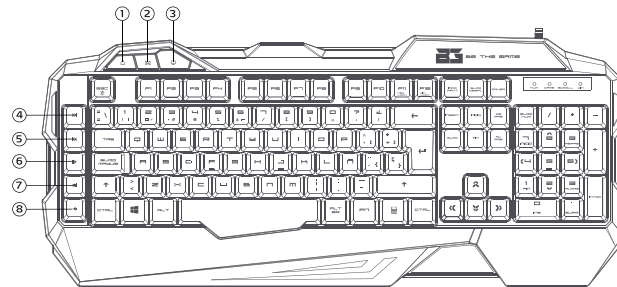

R-FORCE

MULTICOLOR GAMING KEYBOARD

BE THE GAME

R-Force gaming keyboard

Please read the entire user guide before using the product and save it for future reference. We reserve the right for any errors in text or images and any necessary changes made to technical data. If you have any questions regarding technical problems please contact Customer Service in www.bg-gaming.com

FEATURES

- Membrane keyboard with multicolor backlight
- Function lock the windows key (game mode)
- 8 multimedia keys
- Interchangeable WASD keys and arrow keys
- Configurable keyboard without software
- Backlit logo
- Plug & play technology

TECHNICAL DATA

- Backlight: Multicolor
- Response time: 16 ms
- Key stroke life: 10,000,000
- Distance: 3.0 ± 0.2mm
- Operating temperature: 0°C to 40°C
- Input power: DC3V / 3mA
- Dimensions: 484 x 207.5 x 32 mm
- Length of cord: 180 ± 10 cm
- Weight: 758gr ± 5g
- Compatibility: Win Vista / Win 7 / Win 8

CONTENTS

- R-Force Keyboard
- Quick user guide (Download the manual in other languages from www.bg-gaming.com/support)

CARE AND MAINTENANCE

- Clean the product by wiping it with a soft dry cloth.

RECYCLING

- Follow local ordinances when disposing of this product. If you are unsure of how to dispose of this product, please contact your local authority.

MULTIMEDIA KEYS

1) Home page	4) Forward	7) Volume up
2) Email	5) Backward	8) Volume down
3) Desktop	6) Play / Pause	

FN SHORTCUT KEYS (FN + FX)

Change WASD / Arrows: +

Adjust the light brightness: +

Key lock: +

Windows button lock: +

ENGLISH